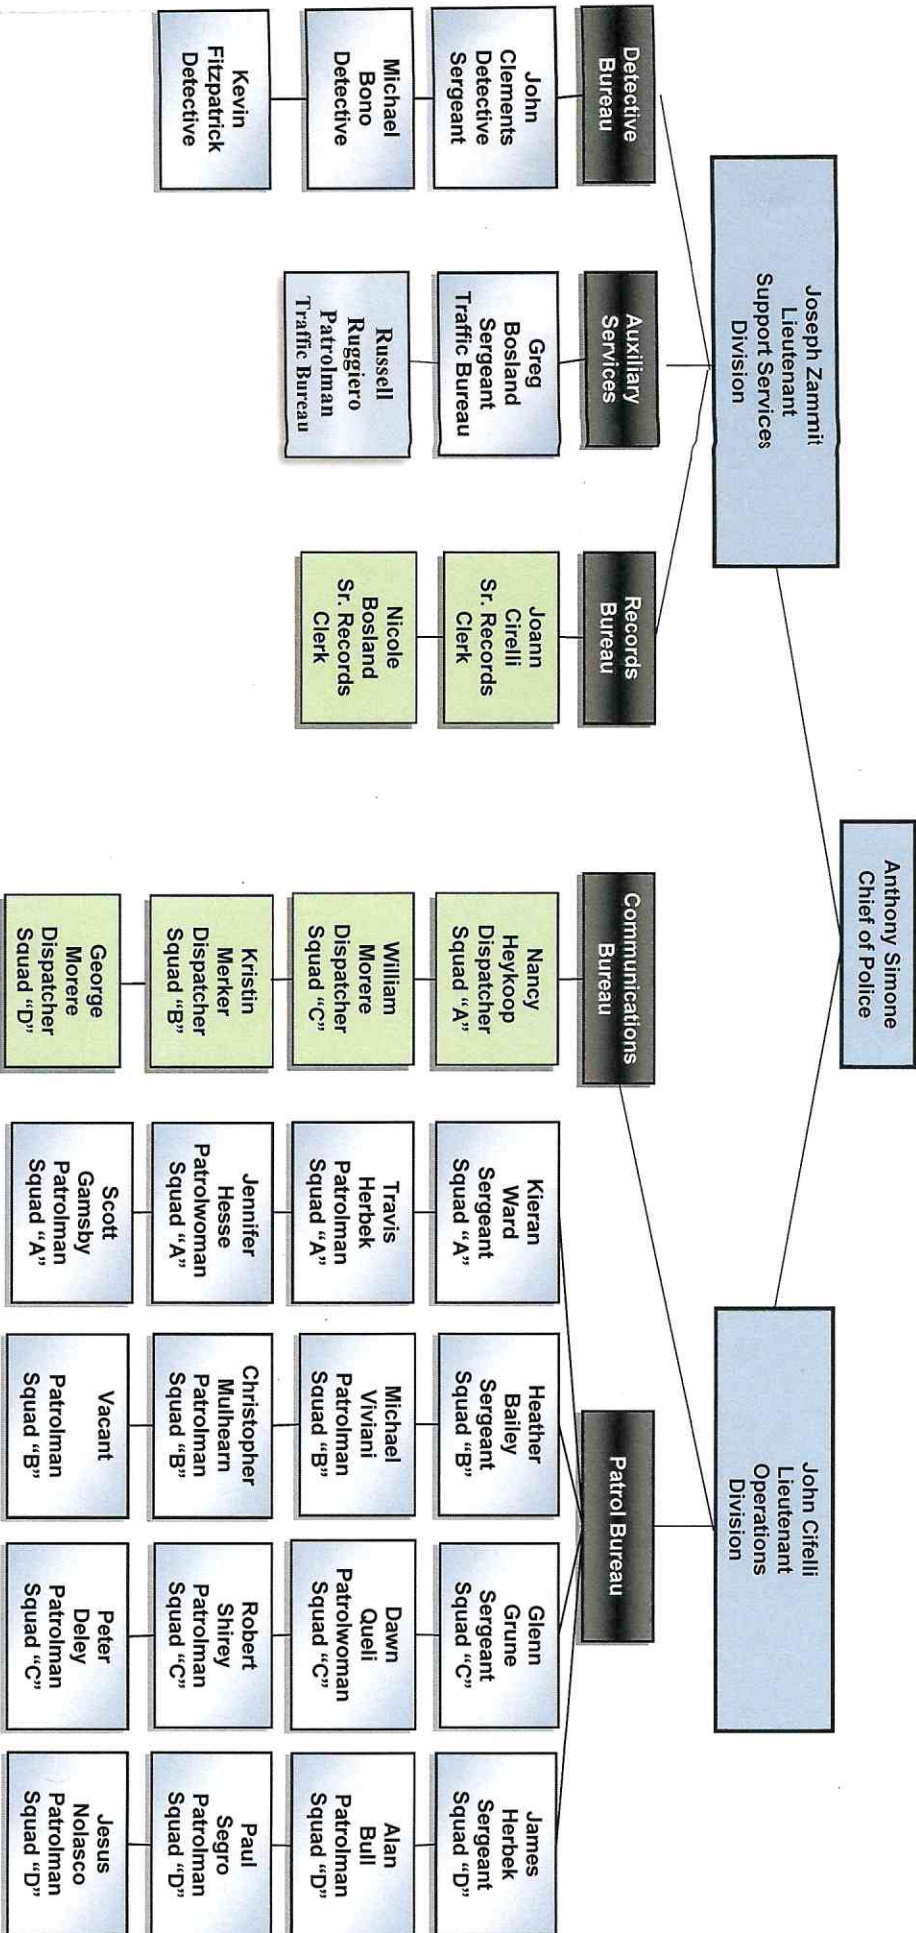

Lincoln Park Police Department

Organizational Chart

January 7, 2019

BLUE = 23 Sworn Officers
GREEN = 6 Non – Sworn Personnel
(4 Dispatchers / 2 Records)
 (Vacant Patrolman Position Squad "B")